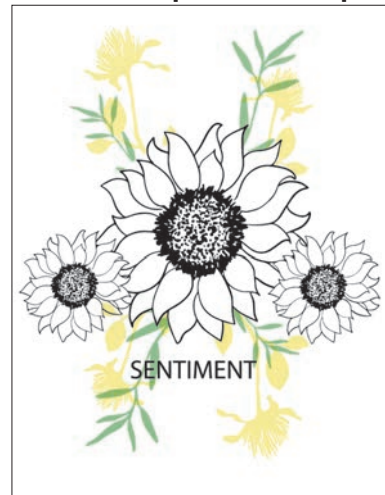

Bloom and Grow + Forever Stamp Set Mash Up Card Ideas

Website: indigojadeart.com | Instagram: [lisahetrickindigojadeart](https://www.instagram.com/lisahetrickindigojadeart) | Facebook: [Indigojade Art by Lisa Hetrick](https://www.facebook.com/IndigojadeArt) Shop this Stamp Set: ginakdesigns.com